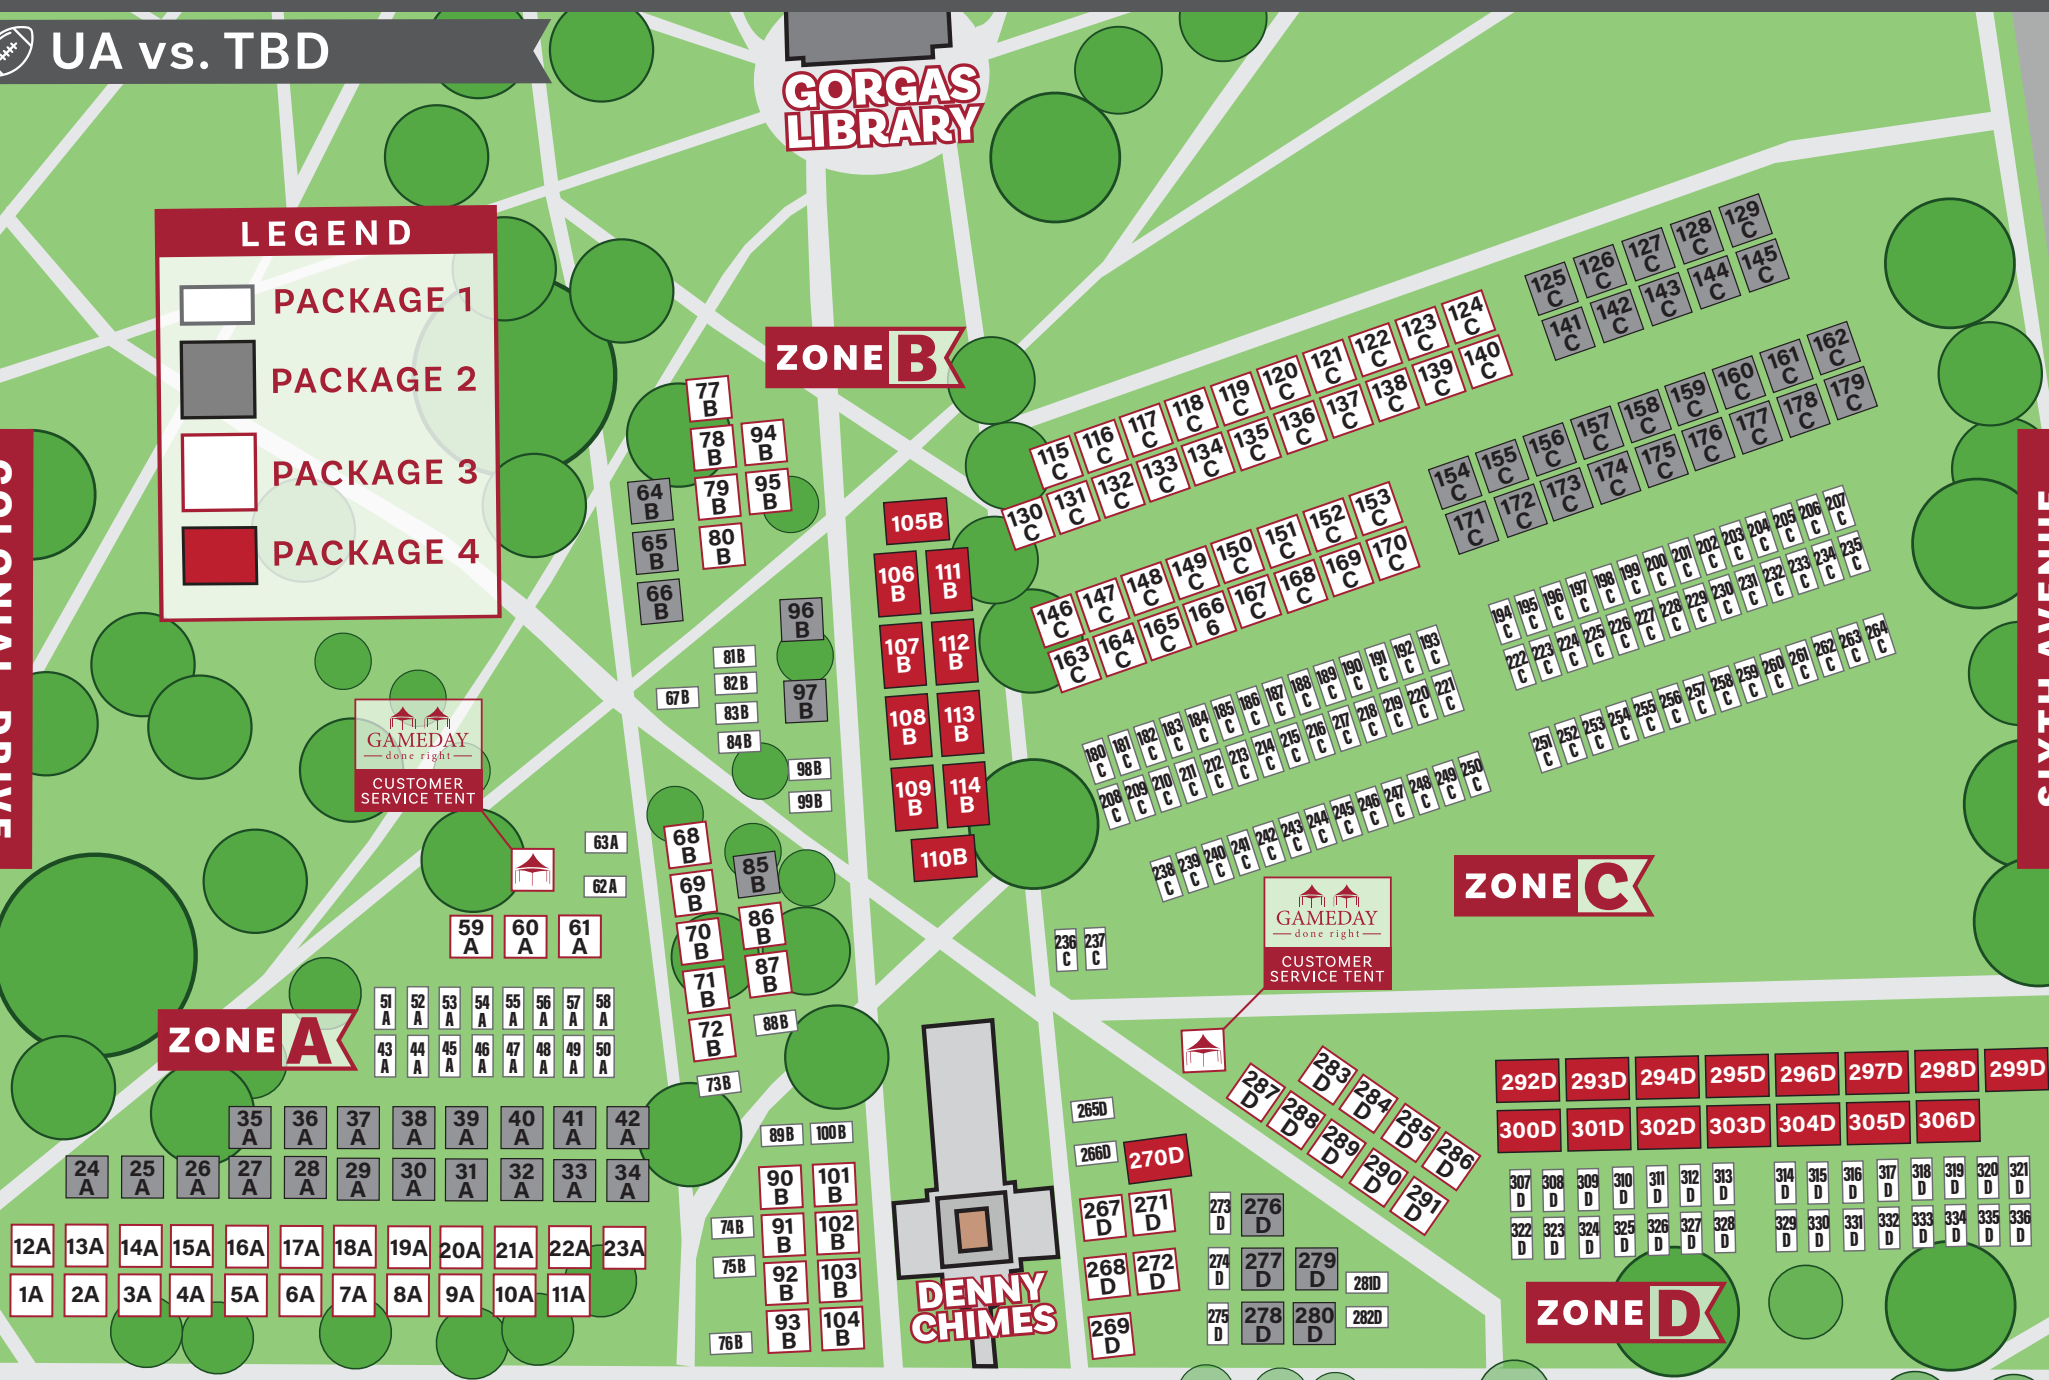

QUAD-ALL ZONES

LOCATION MAP

THE UNIVERSITY OF ALABAMA GAMEDAY DONE RIGHT

UA vs. TBD

COLONIAL DRIVE

SIXTH AVENUE

UNIVERSITY BOULEVARD

GORGAS LIBRARY

DENNY CHIMES

LEGEND

- PACKAGE 1
- PACKAGE 2
- PACKAGE 3
- PACKAGE 4

ZONE B

ZONE C

ZONE A

ZONE D

GAMEDAY
done right
CUSTOMER SERVICE TENT